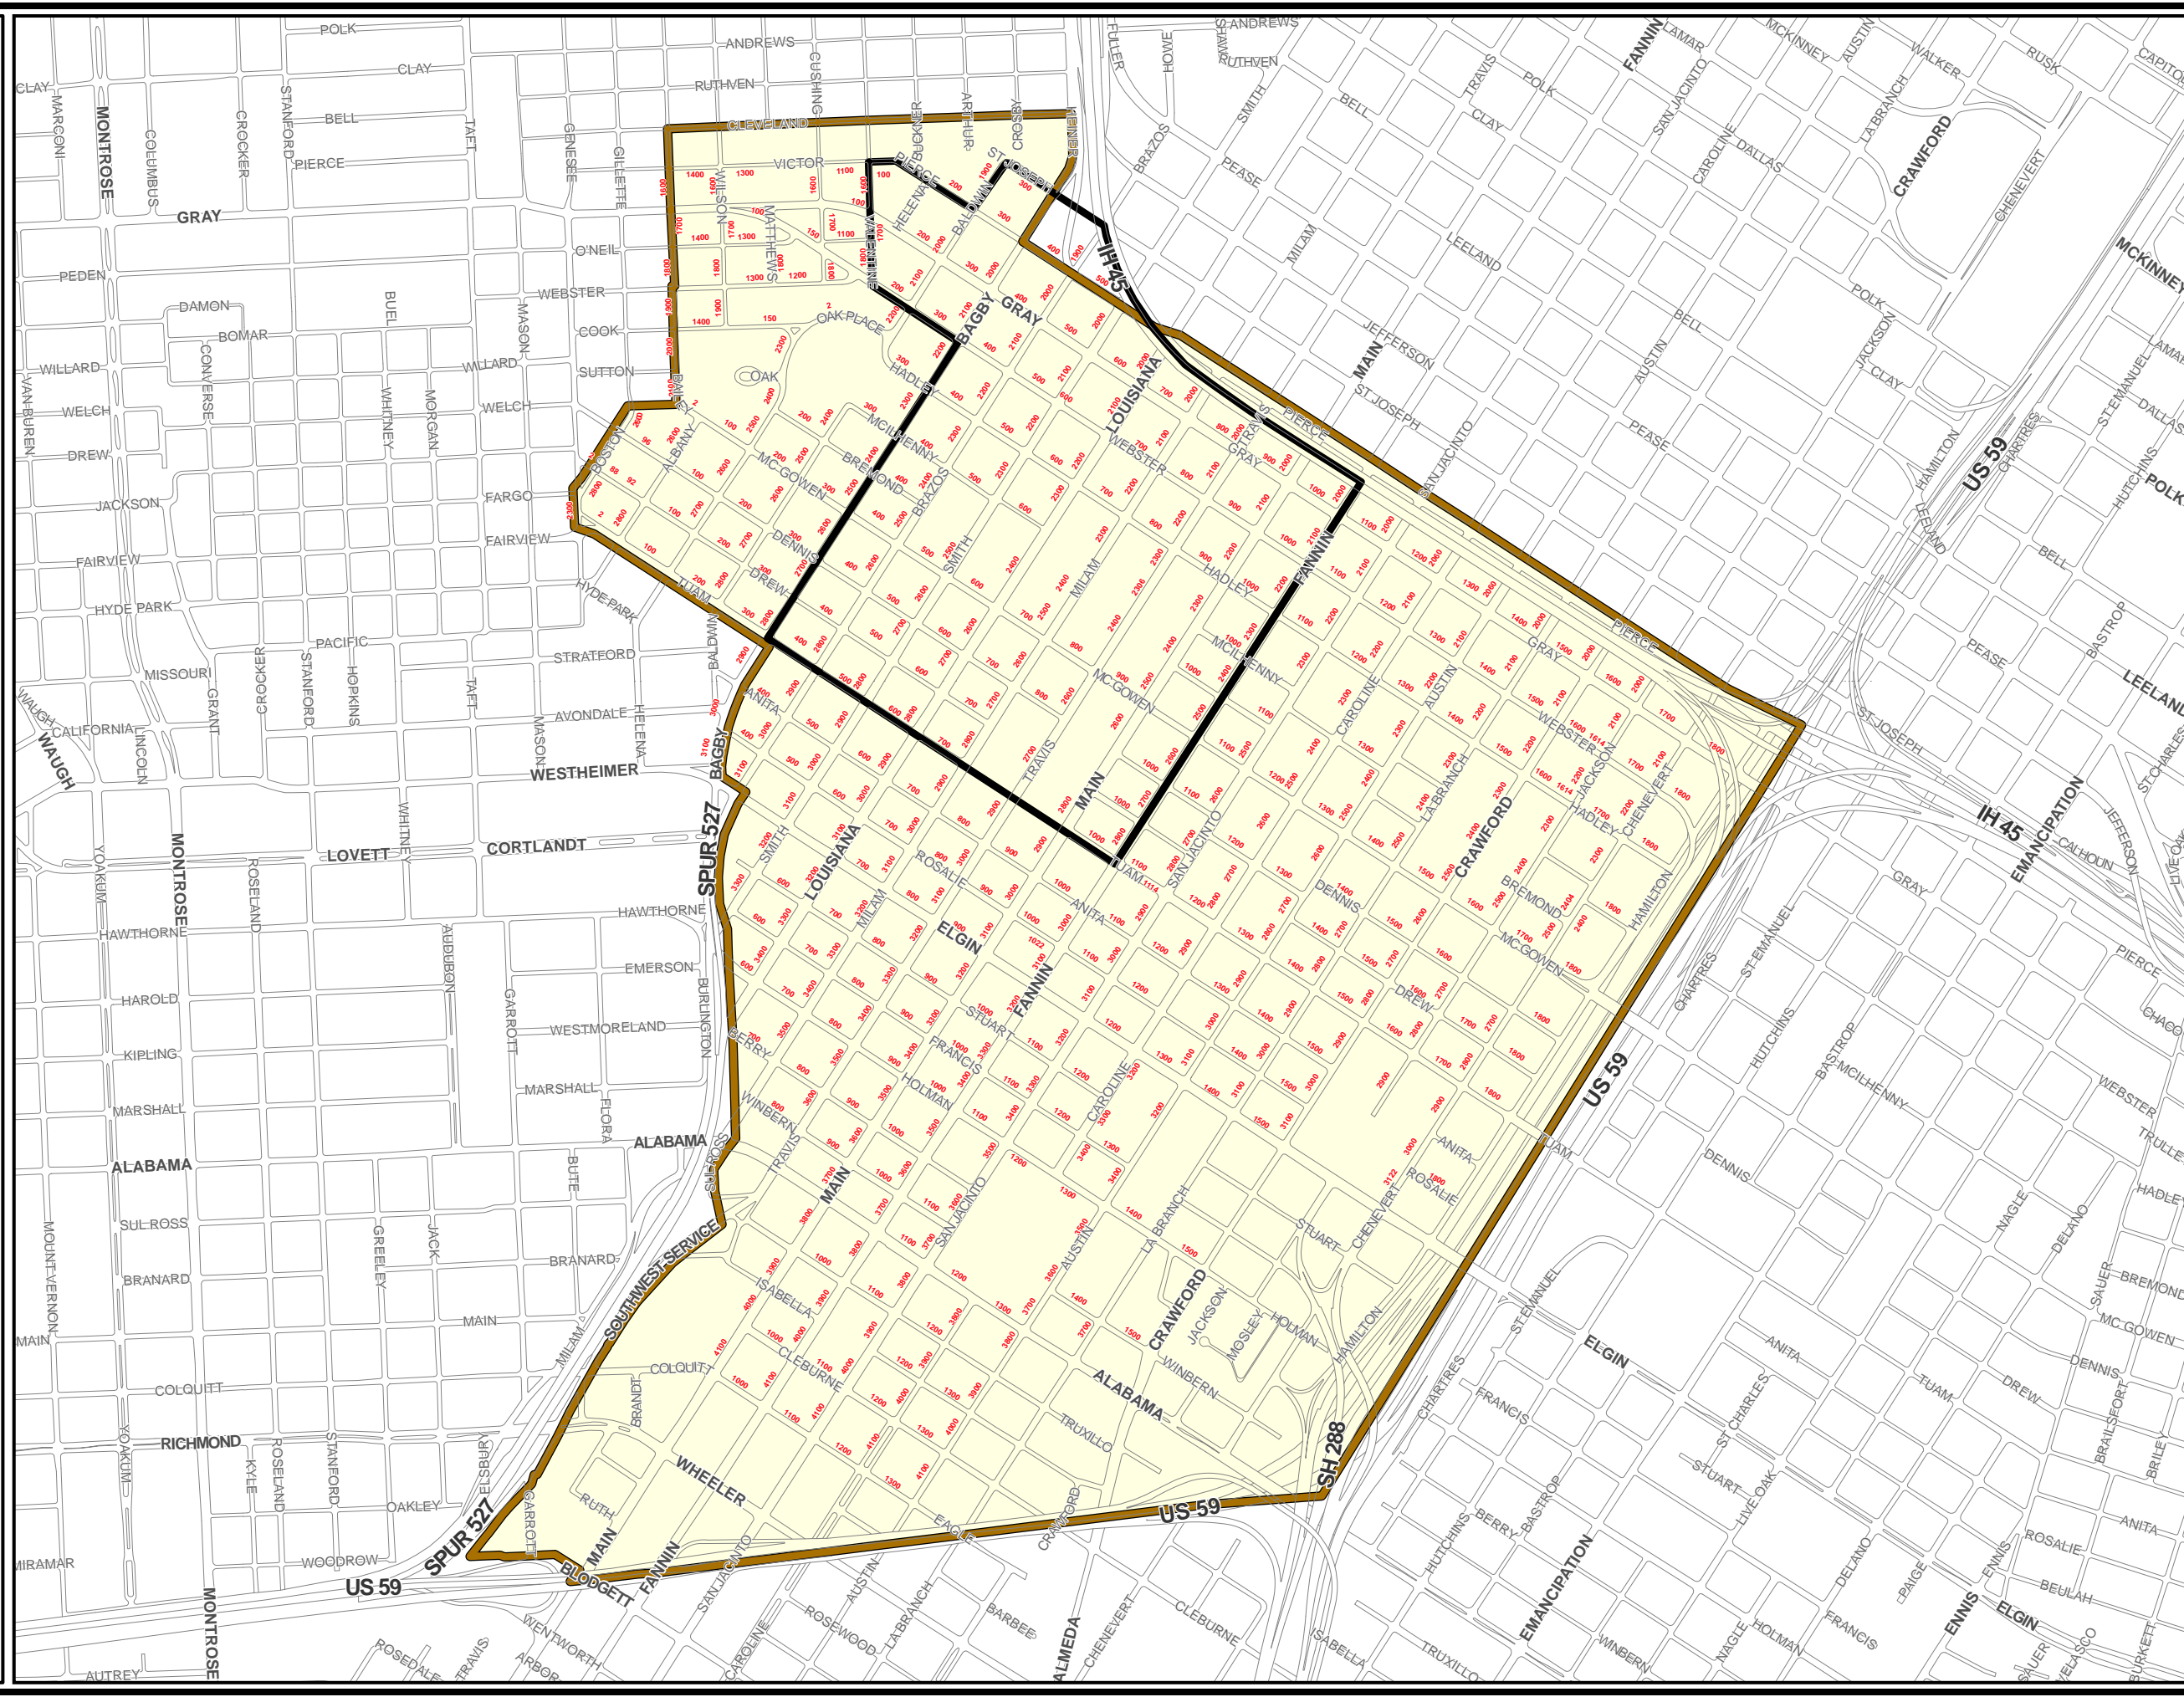

City of Houston

Midtown - Parking Benefit District

-  Pavement
-  Midtown PBD
-  Midtown CPP

Source: COGIS DataBase
 Date: November 2022
 Reference: pj25657_Midtown_PBD

This map is made available for reference purposes only and should not be substituted for a survey product. The City of Houston will not accept liability of any kind in conjunction with its use.