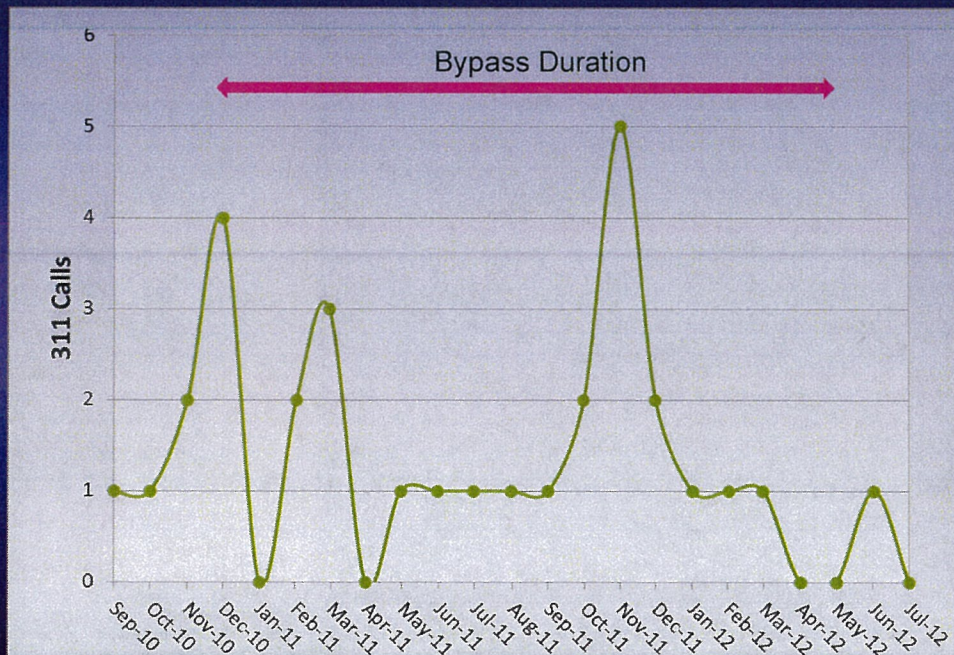

Odor Control Unit

Odor Issue Related To Bypass At The Plant

Capital Construction Planned

PWE Is Committed To Continuing to Meet High Standards In Serving Houstonians