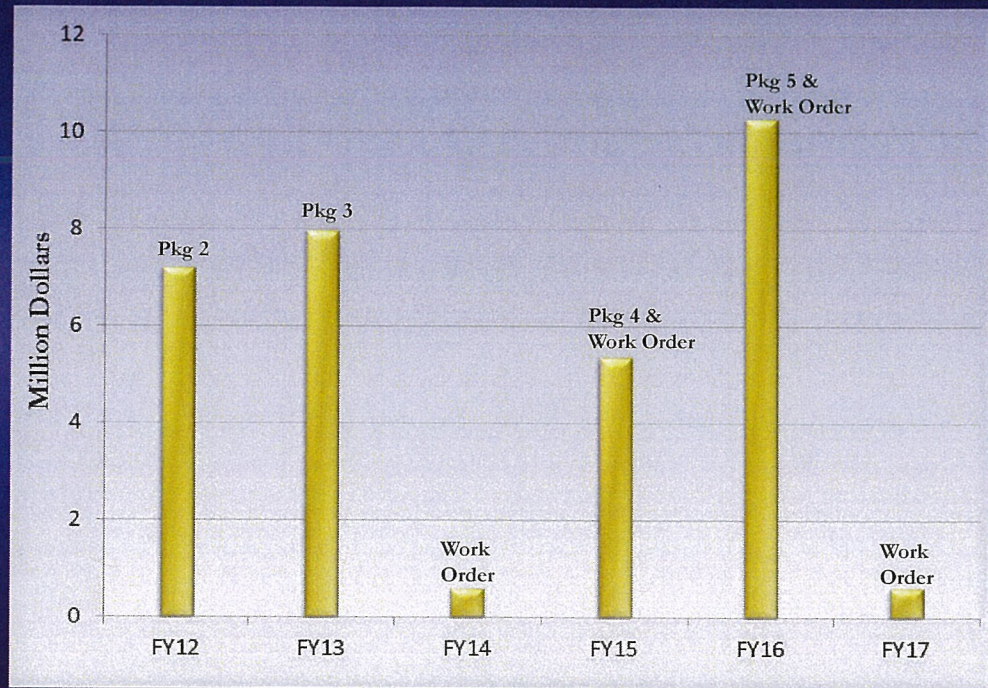

Odor Control Unit

Odor Issue Related To Bypass At The Plant

Capital Construction Planned

PWE Is Committed To Continuing to Meet High Standards In Serving Houstonians