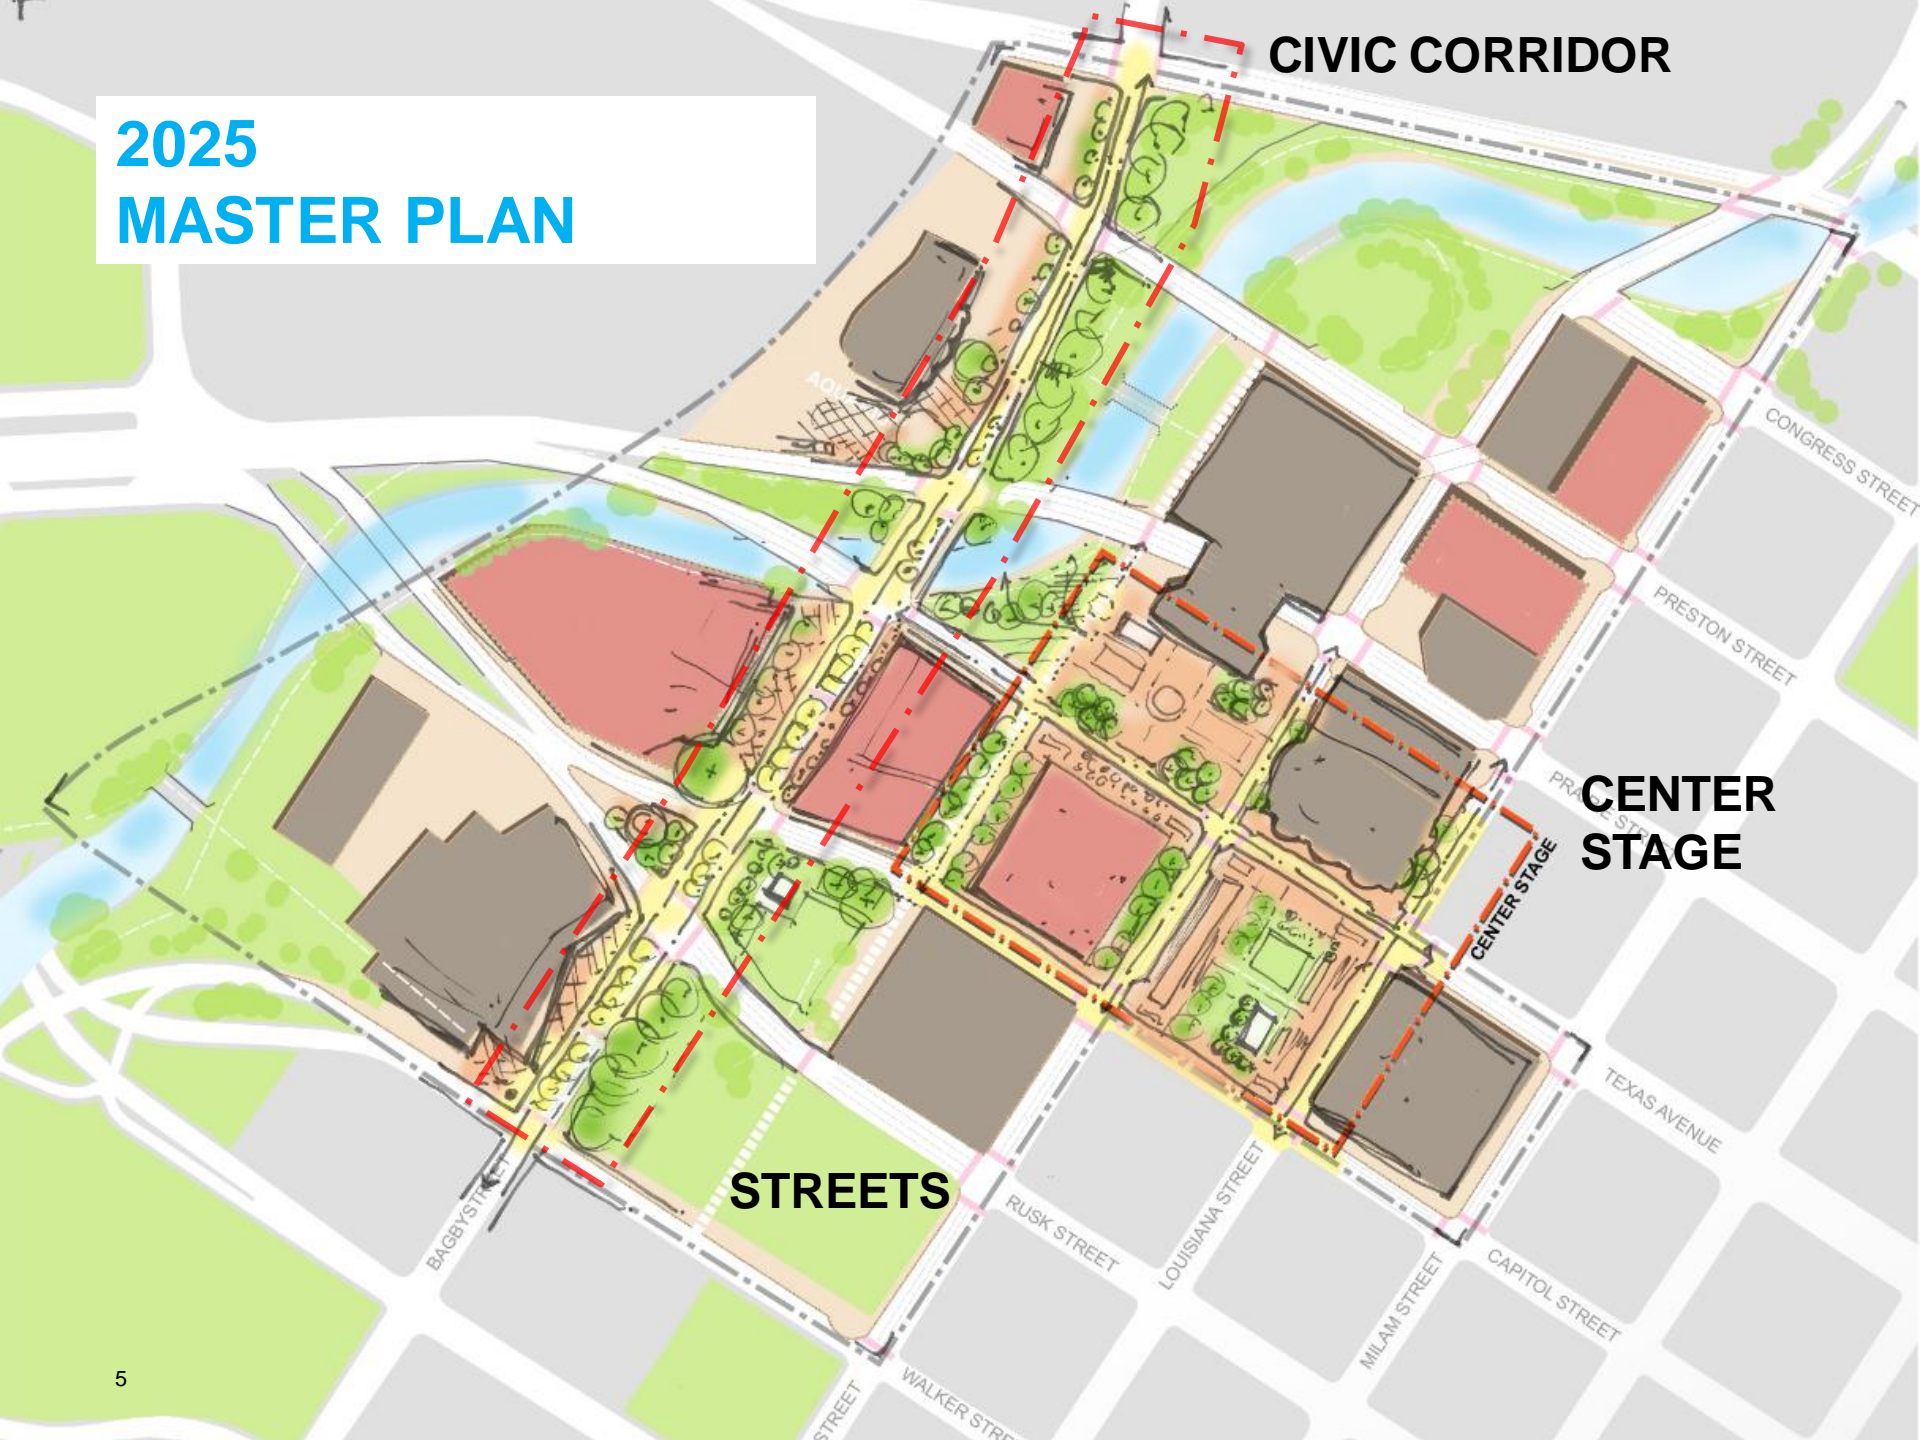

2025 MASTER PLAN

CIVIC CORRIDOR

**CENTER
STAGE**

STREETS