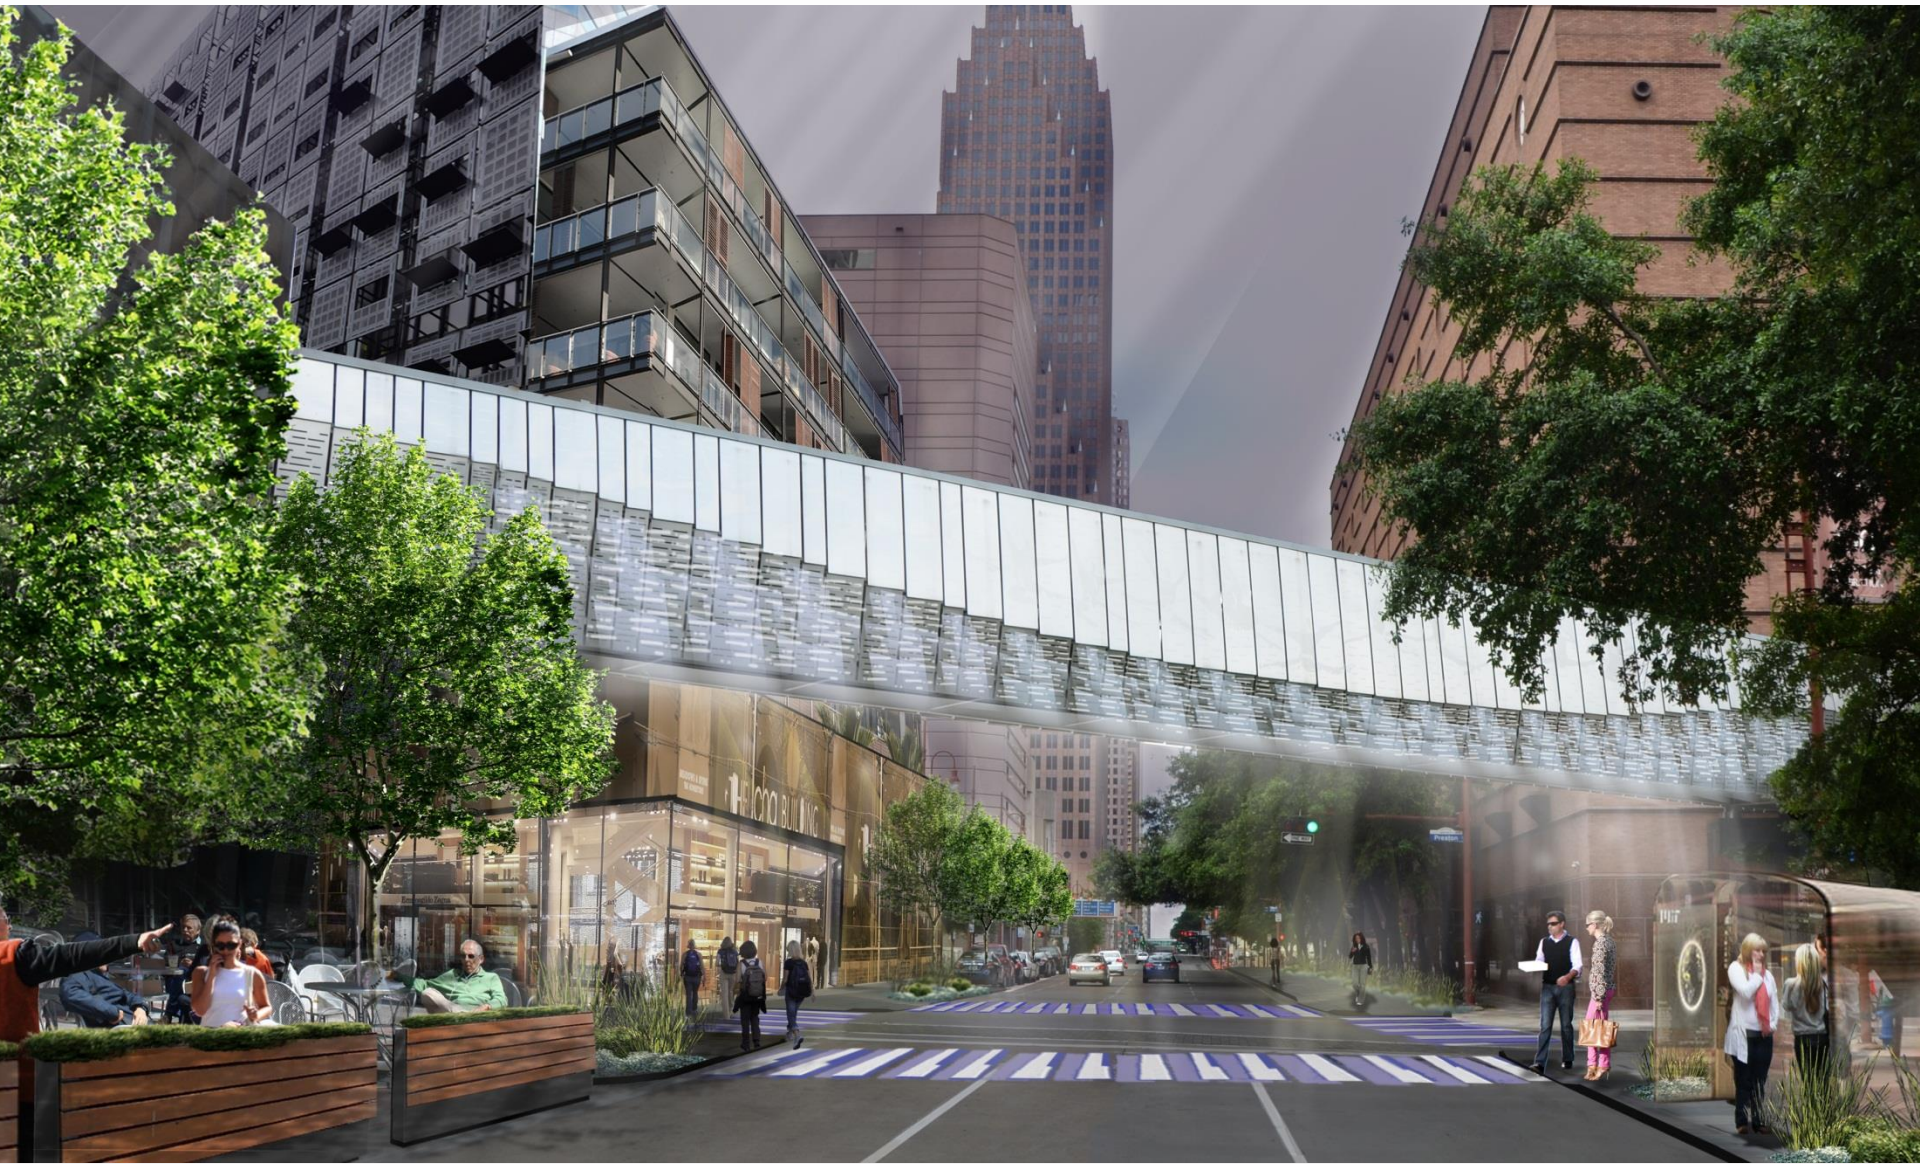

AFTER: THEATER DISTRICT STREETS