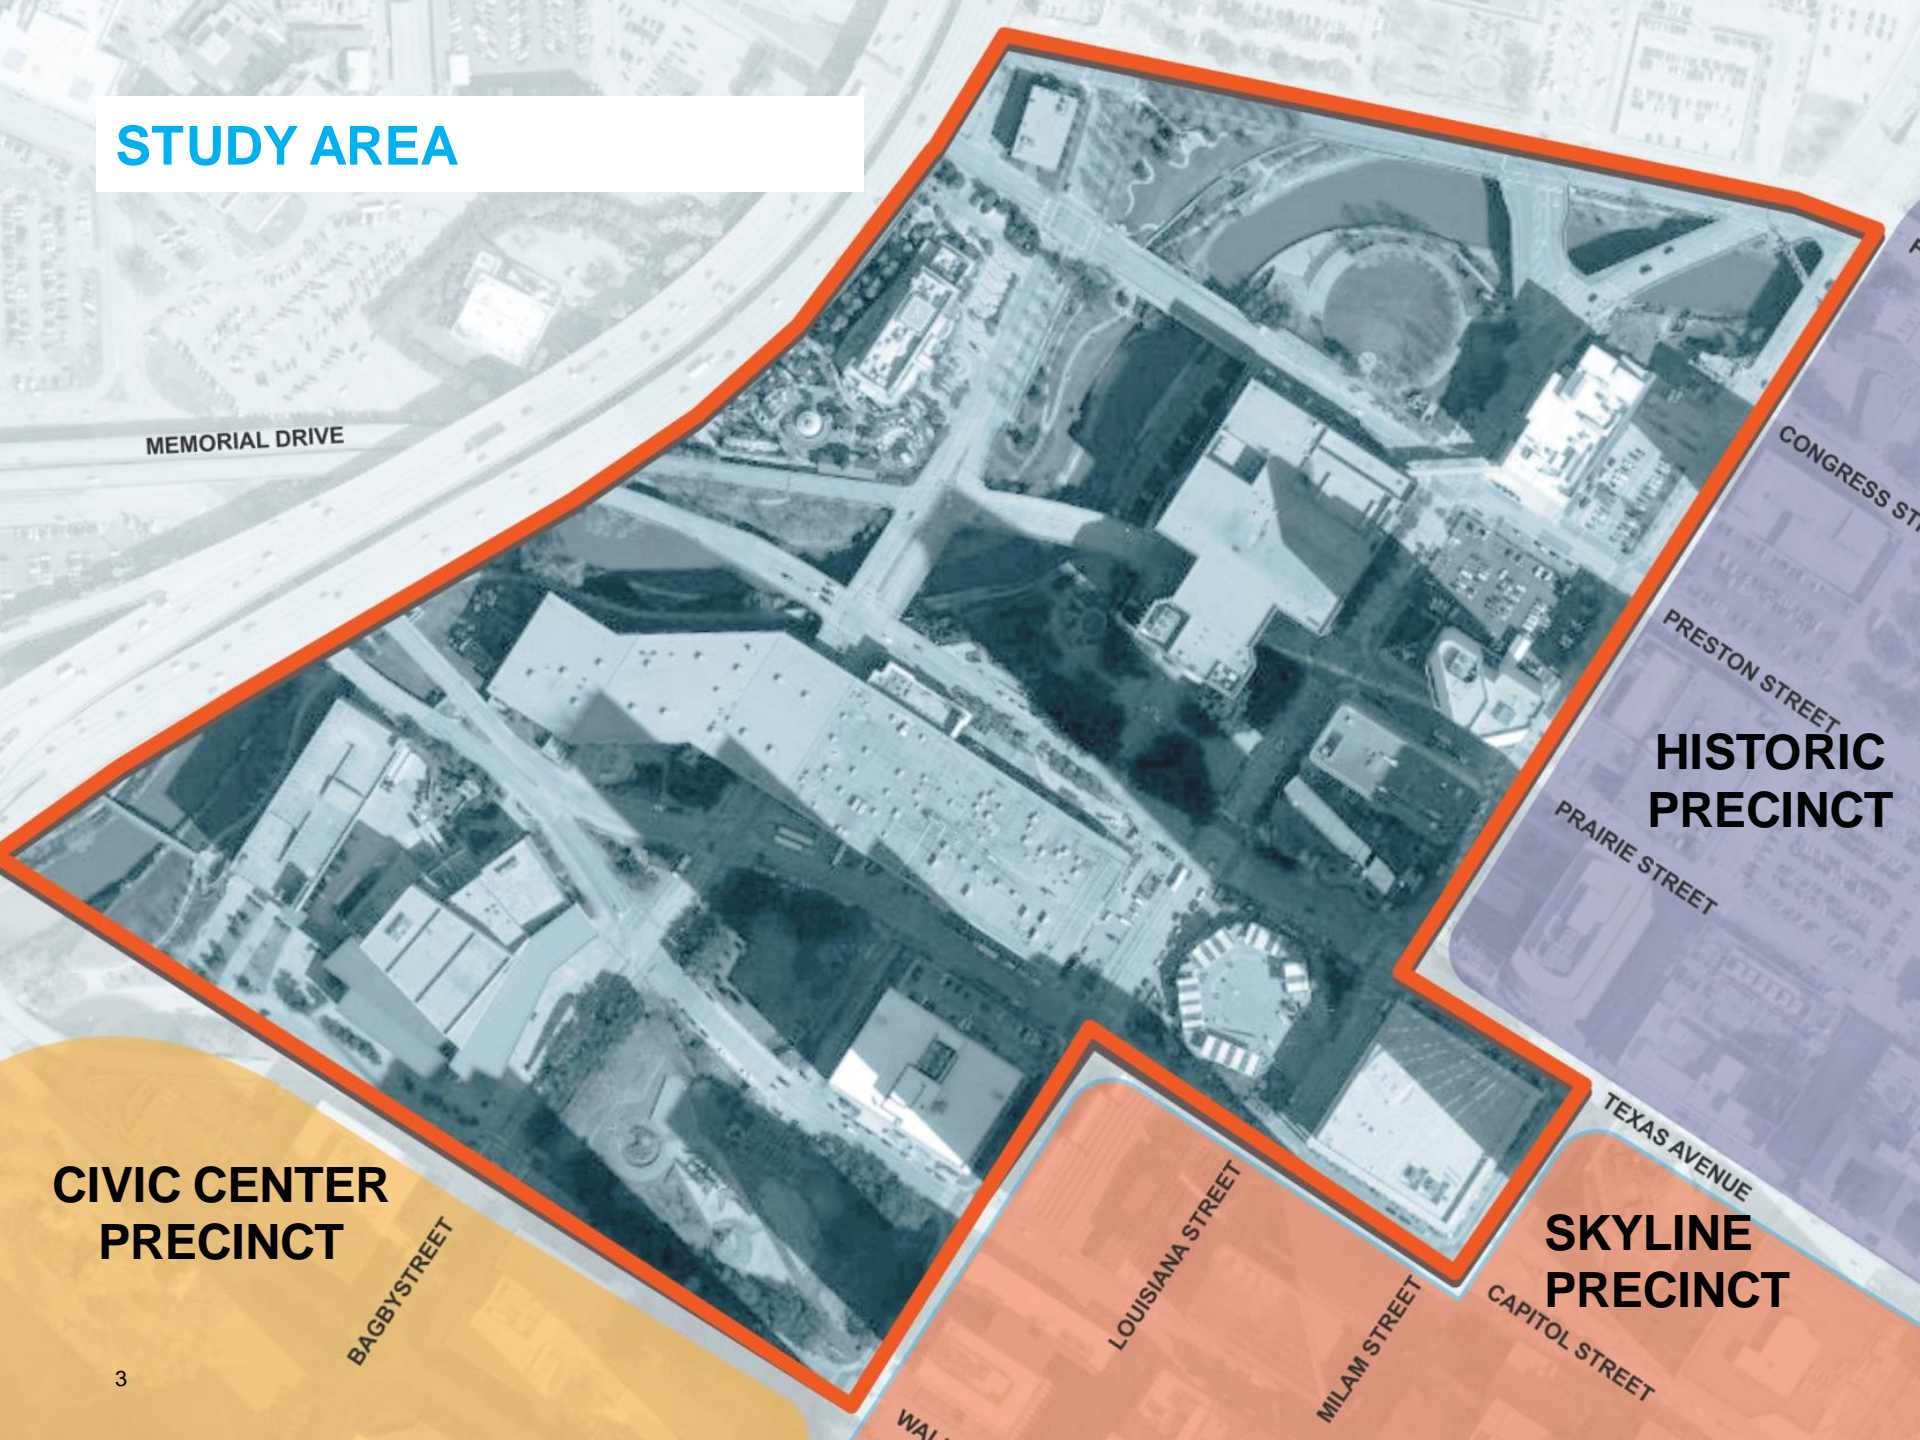

STUDY AREA

MEMORIAL DRIVE

CONGRESS ST

PRESTON STREET

**HISTORIC
PRECINCT**

PRAIRIE STREET

TEXAS AVENUE

**SKYLINE
PRECINCT**

**CIVIC CENTER
PRECINCT**

BAGBY STREET

LOUISIANA STREET

MILAM STREET

CAPITOL STREET