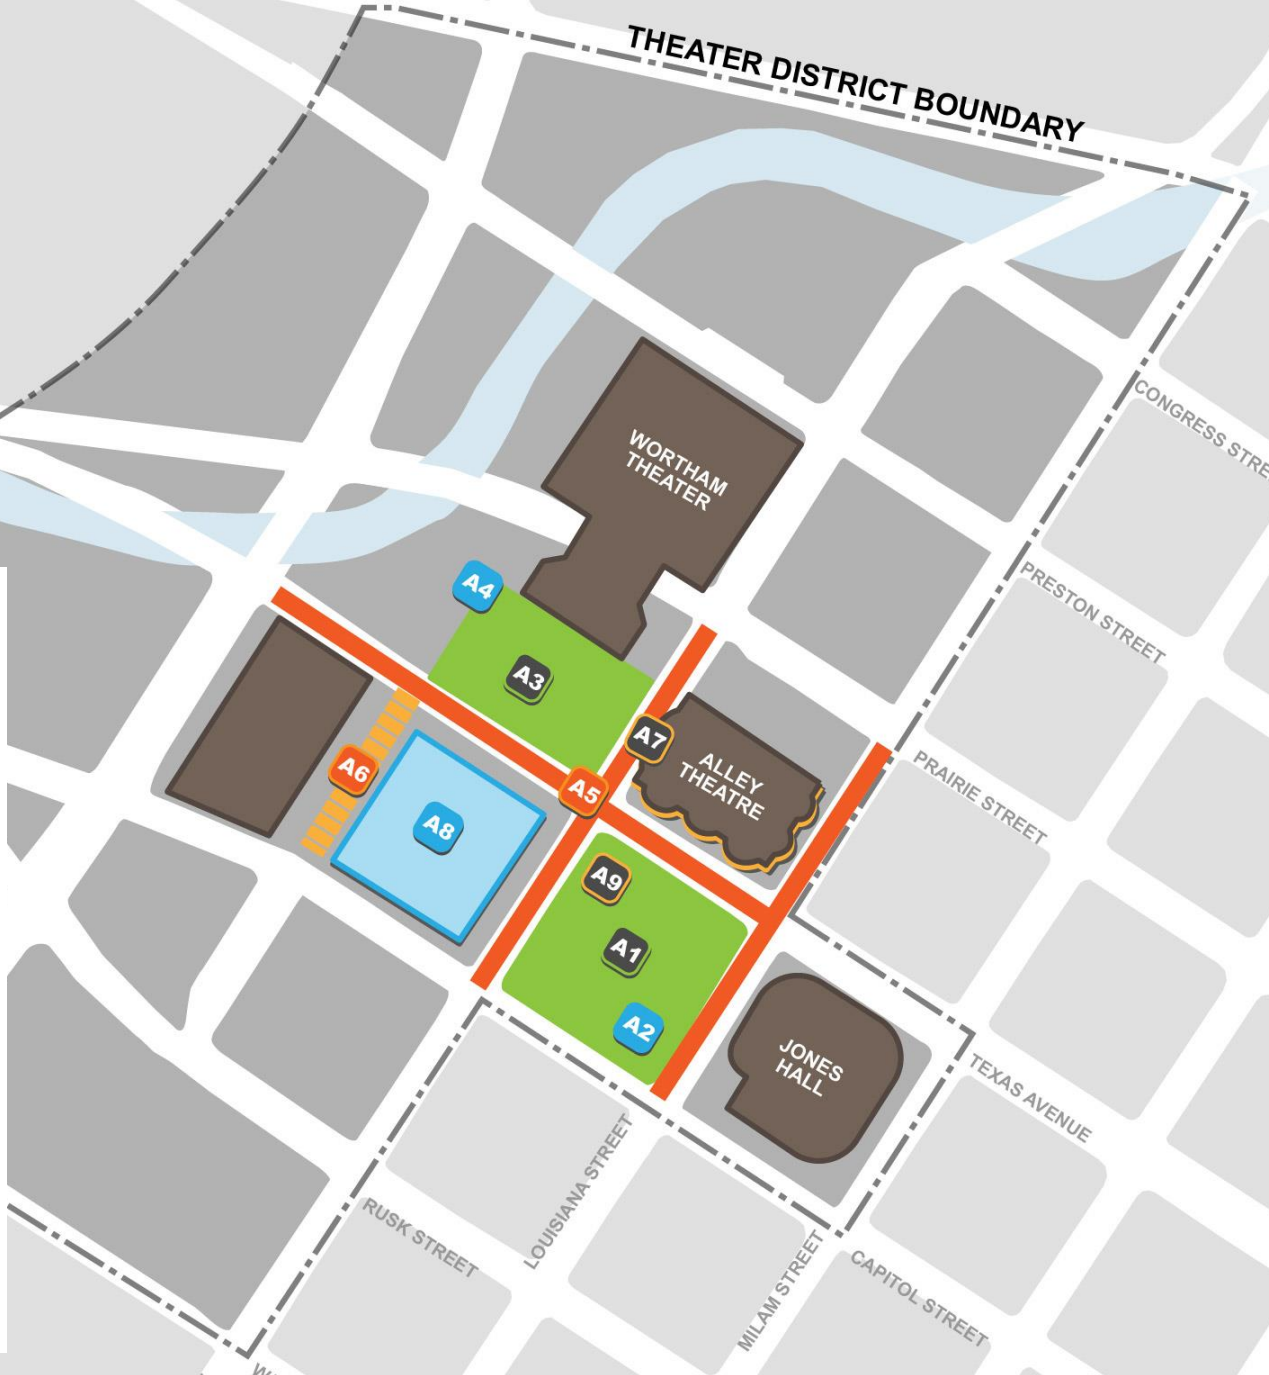

# HOUSTON THEATER DISTRICT MASTER PLAN

An architectural rendering of a theater district master plan. The scene is an aerial view of a city street corner. A large, modern building with a curved facade and a prominent yellow and white mural is the central focus. The mural features colorful, abstract patterns and text. The building is surrounded by a lush, green park area with many trees and a large, open plaza. People are shown walking, sitting on benches, and playing in the park. A street with cars and a crosswalk is visible in the foreground. The overall atmosphere is vibrant and urban.

# CENTER STAGE

-  Jones Plaza Redesign
-  Jones Plaza Cafe
-  Fish Plaza Redesign
-  Fish Plaza Cafe
-  Festival Streets
-  Shared Street
-  Alley Theatre Lighting Installation
-  Bayou Place (1)
-  Interactive Art Installation