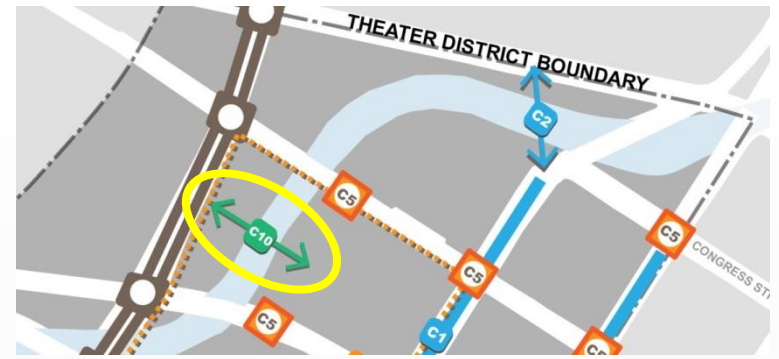

NEW PEDESTRIAN BRIDGE

BAYOU CONNECTION

REMOVE SMITH STREET BRIDGE