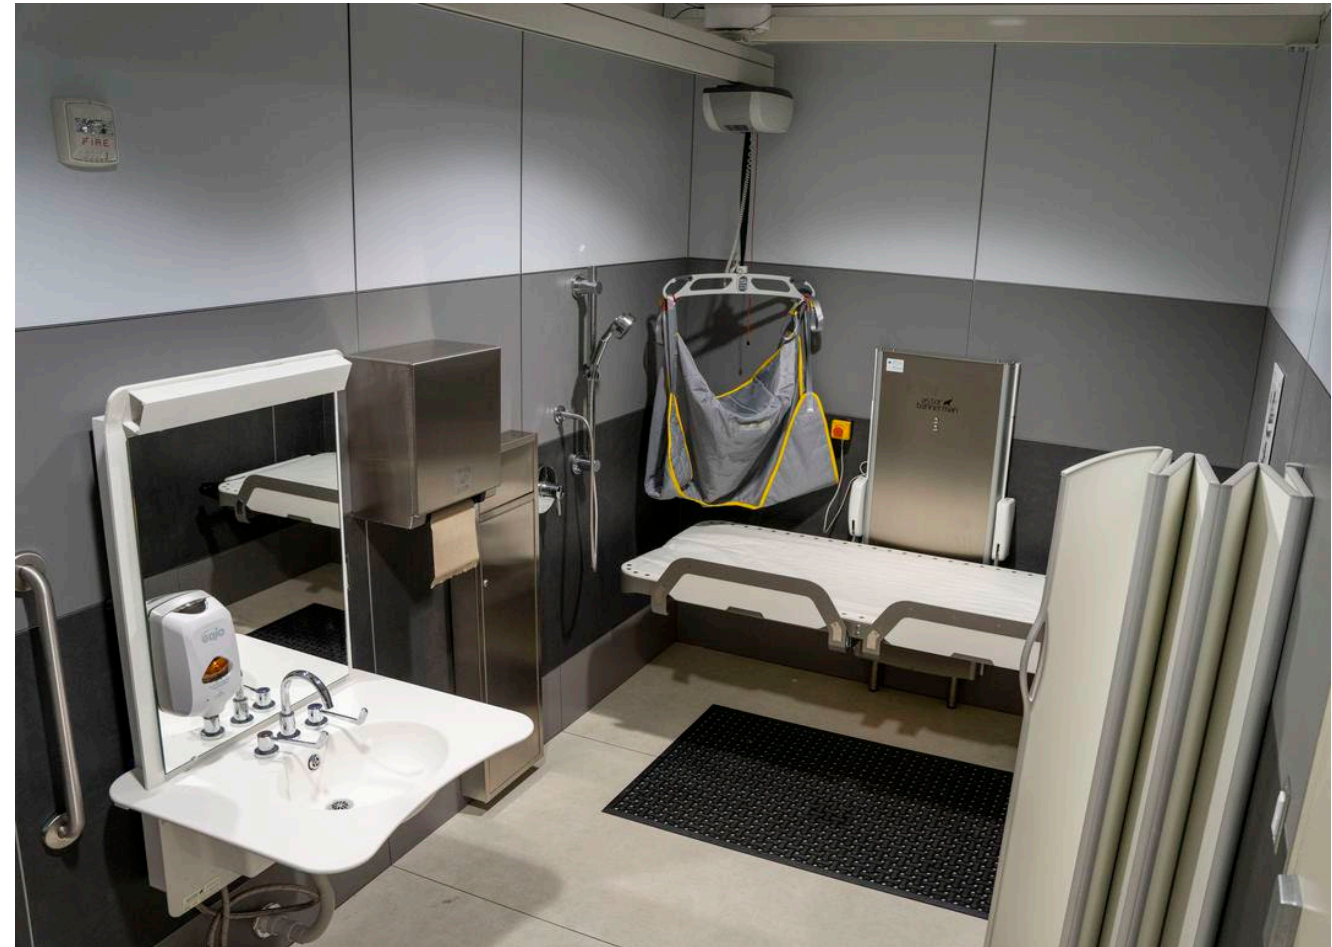

COMPANION CARE CHANGING ROOMS